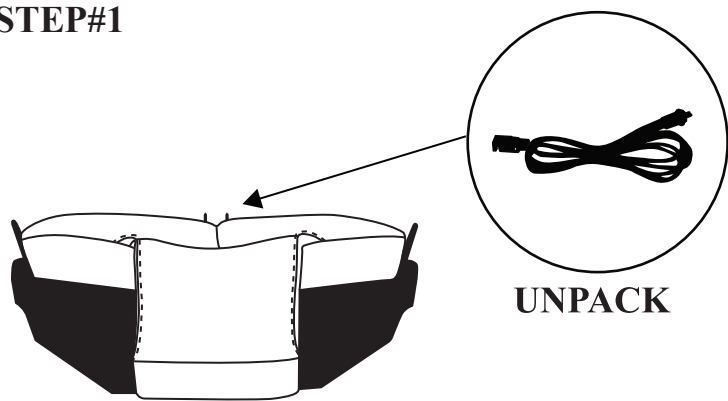

Assembly Instruction
CORNER SEAT
ITEM NO.: 9459GY-CR

NOTE: Do not use power tools for assembly. Power tools increase the risk of over tightening which leads to splitting or cracking the wood.

COMPONENT LIST (CHAIR)

NO.	DRAWING	QTY	DESCRIPTION
A		1 PC	LSF CORNER BACK REST
B		1 PC	RSF CORNER BACK REST
C		1 PC	CORNER SEAT

HARDWARE LIST

NO.	DRAWING	QTY	DESCRIPTION
1		1 PC	EXTENSION CORD

STEP#1

STEP#2

STEP#3

STEP#4

STEP#5

REMARK:

*Adaptor set and Y cable are packed in LRPW for sectional combination with RRPW.

STEP#6

CARE INSTRUCTION FOR POLYESTER:

In order to maintain the original appearance of your polyester furniture, please follow below simple care procedure :