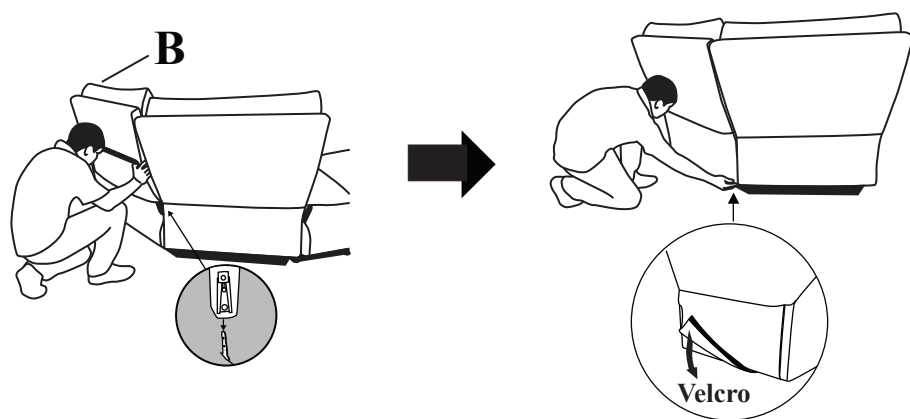

Assembly Instruction
CORNER SEAT
ITEM NO.: 9459GY-CR

NOTE: Do not use power tools for assembly. Power tools increase the risk of over tightening which leads to splitting or cracking the wood.

COMPONENT LIST (CHAIR)

NO.	DRAWING	QTY	DESCRIPTION
A		1 PC	LSF CORNER BACK REST
B		1 PC	RSF CORNER BACK REST
C		1 PC	CORNER SEAT

HARDWARE LIST

NO.	DRAWING	QTY	DESCRIPTION
1		1 PC	EXTENSION CORD

STEP#1

STEP#2

STEP#3

STEP#4

STEP#5

REMARK:

*Adaptor set and Y cable are packed in LRPW for sectional combination with RRPW.

STEP#6

CARE INSTRUCTION FOR POLYESTER:

In order to maintain the original appearance of your polyester furniture, please follow below simple care procedure :