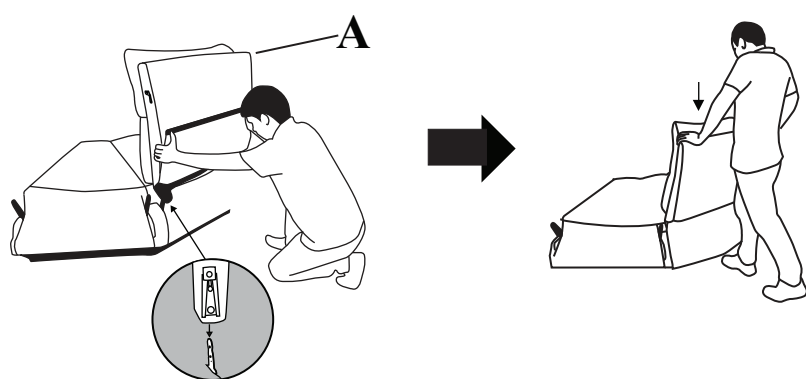

Assembly Instruction
CORNER SEAT
ITEM NO.: 9459GY-CR

NOTE: Do not use power tools for assembly. Power tools increase the risk of over tightening which leads to splitting or cracking the wood.

COMPONENT LIST (CHAIR)

NO.	DRAWING	QTY	DESCRIPTION
A		1 PC	LSF CORNER BACK REST
B		1 PC	RSF CORNER BACK REST
C		1 PC	CORNER SEAT

HARDWARE LIST

NO.	DRAWING	QTY	DESCRIPTION
1		1 PC	EXTENSION CORD

STEP#1

STEP#2

STEP#3

STEP#4

STEP#5

REMARK:

*Adaptor set and Y cable are packed in LRPW for sectional combination with RRPW.

STEP#6

CARE INSTRUCTION FOR POLYESTER:

In order to maintain the original appearance of your polyester furniture, please follow below simple care procedure :