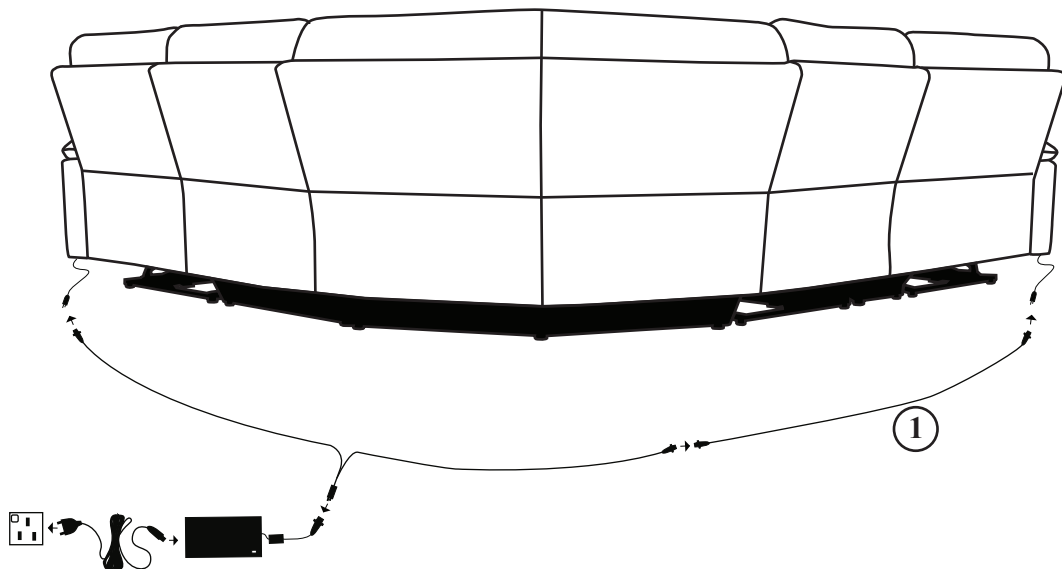

Assembly Instruction
CORNER SEAT
ITEM NO.: 9459GY-CR

NOTE: Do not use power tools for assembly. Power tools increase the risk of over tightening which leads to splitting or cracking the wood.

COMPONENT LIST (CHAIR)

NO.	DRAWING	QTY	DESCRIPTION
A		1 PC	LSF CORNER BACK REST
B		1 PC	RSF CORNER BACK REST
C		1 PC	CORNER SEAT

HARDWARE LIST

NO.	DRAWING	QTY	DESCRIPTION
1		1 PC	EXTENSION CORD

STEP#1

STEP#2

STEP#3

STEP#4

STEP#5

REMARK:

*Adaptor set and Y cable are packed in LRPW for sectional combination with RRPW.

STEP#6

CARE INSTRUCTION FOR POLYESTER:

In order to maintain the original appearance of your polyester furniture, please follow below simple care procedure :