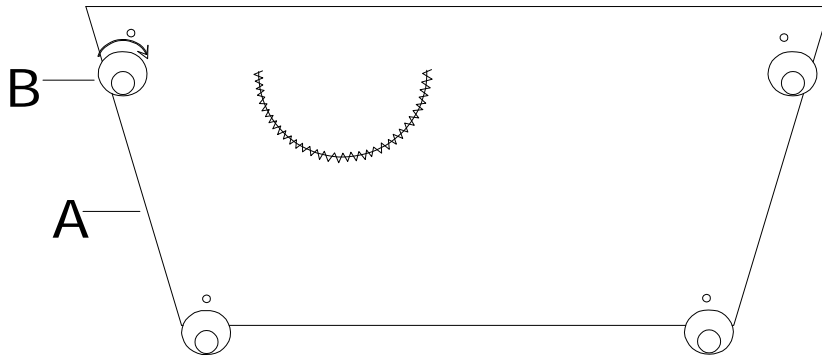

ASSEMBLY INSTRUCTION

ITEM NO: 9270FBE-2 LOVE SEAT

LEGS ARE STORED IN THE BOTTOM OF THE SEAT, PLEASE TAKE OUT FOR ASSEMBLY.

NO.	PARTS LIST	QTY	DESCRIPTION
A		1	LOVE SEAT

NO.	HARDWARE LIST	QTY	DESCRIPTION
B	 ø130*72mm	4	WOODEN LEGS
C	 18"*18"	2	Pillow
D	 18"*18"	2	Check patterned pillow

ASSEMBLY INSTRUCTION

ITEM NO: 9270FBE-2 LOVE SEAT

STEP # 1

PARTS INSIDE

STEP # 2

CARE INSTRUCTION FOR TOP LEATHER WITH PU FURNITURE

In order to maintain the original appearance of your furniture, please follow below care procedures.