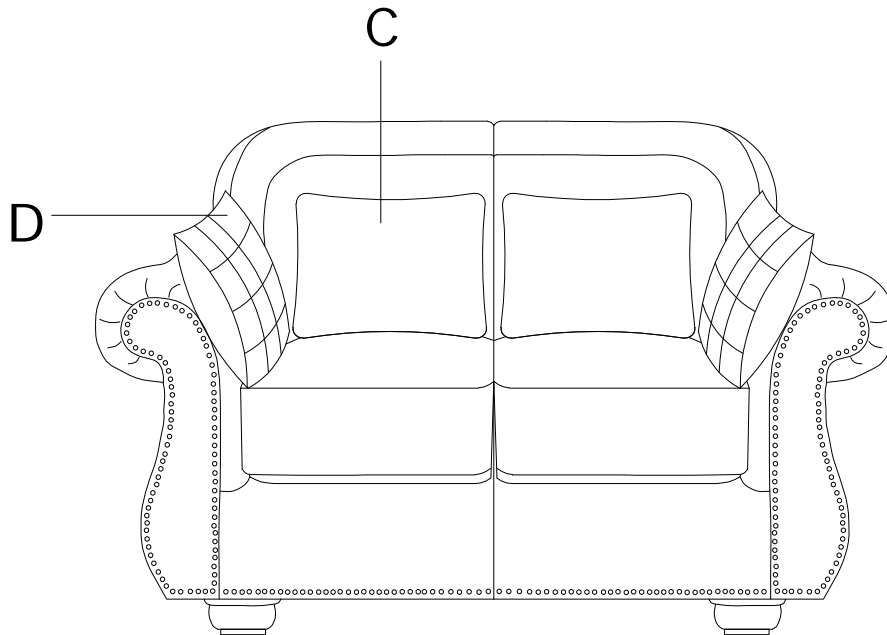

ASSEMBLY INSTRUCTION

ITEM NO: 9270FBE-2 LOVE SEAT

LEGS ARE STORED IN THE BOTTOM OF THE SEAT, PLEASE TAKE OUT FOR ASSEMBLY.

NO.	PARTS LIST	QTY	DESCRIPTION
A		1	LOVE SEAT

NO.	HARDWARE LIST	QTY	DESCRIPTION
B	 ø130*72mm	4	WOODEN LEGS
C	 18"*18"	2	Pillow
D	 18"*18"	2	Check patterned pillow

ASSEMBLY INSTRUCTION

ITEM NO: 9270FBE-2 LOVE SEAT

STEP # 1

PARTS INSIDE

STEP # 2

CARE INSTRUCTION FOR TOP LEATHER WITH PU FURNITURE

In order to maintain the original appearance of your furniture, please follow below care procedures.