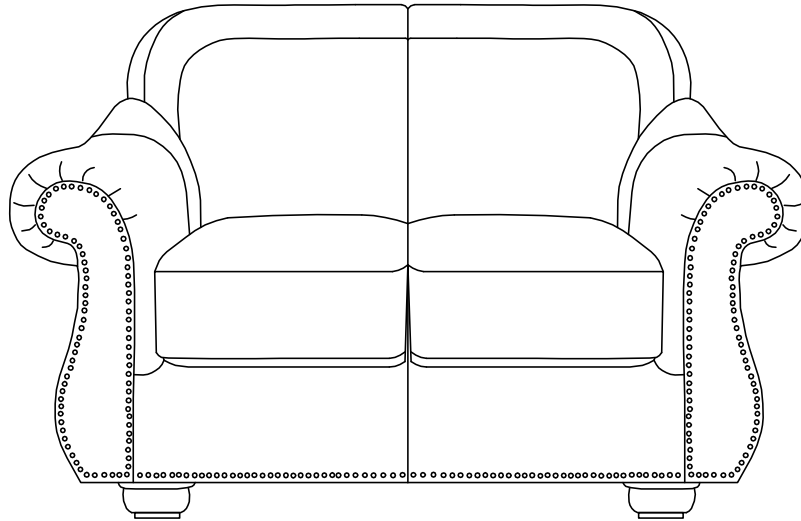

ASSEMBLY INSTRUCTION

ITEM NO: 9270BR-2 LOVE SEAT

LEGS ARE STORED IN THE BOTTOM OF THE SEAT, PLEASE TAKE OUT FOR ASSEMBLY.

NO.	PARTS LIST	QTY	DESCRIPTION
A		1	LOVE SEAT

NO.	HARDWARE LIST	QTY	DESCRIPTION
B	 ø130*72mm	4	WOODEN LEGS

ASSEMBLY INSTRUCTION

ITEM NO: 9270BR-2 LOVE SEAT

STEP # 1

PARTS INSIDE B

STEP # 2

CARE INSTRUCTION FOR TOP LEATHER WITH PU FURNITURE

In order to maintain the original appearance of your furniture, please follow below care procedures.