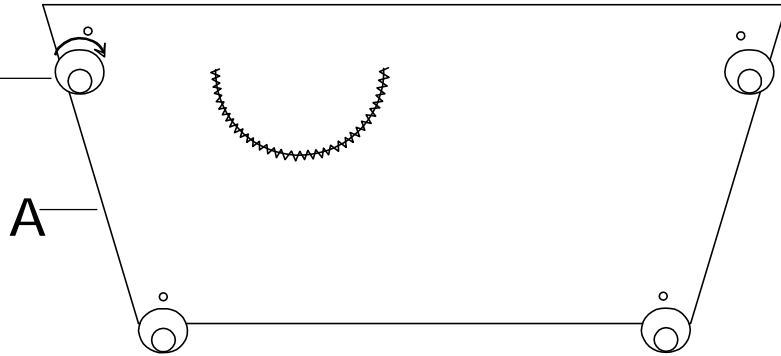

ASSEMBLY INSTRUCTION

ITEM NO: 9270BR-2 LOVE SEAT

LEGS ARE STORED IN THE BOTTOM OF THE SEAT, PLEASE TAKE OUT FOR ASSEMBLY.

NO.	PARTS LIST	QTY	DESCRIPTION
A		1	LOVE SEAT

NO.	HARDWARE LIST	QTY	DESCRIPTION
B	 ø130*72mm	4	WOODEN LEGS

ASSEMBLY INSTRUCTION

ITEM NO: 9270BR-2 LOVE SEAT

STEP # 1

PARTS INSIDE B

STEP # 2

CARE INSTRUCTION FOR TOP LEATHER WITH PU FURNITURE

In order to maintain the original appearance of your furniture, please follow below care procedures.