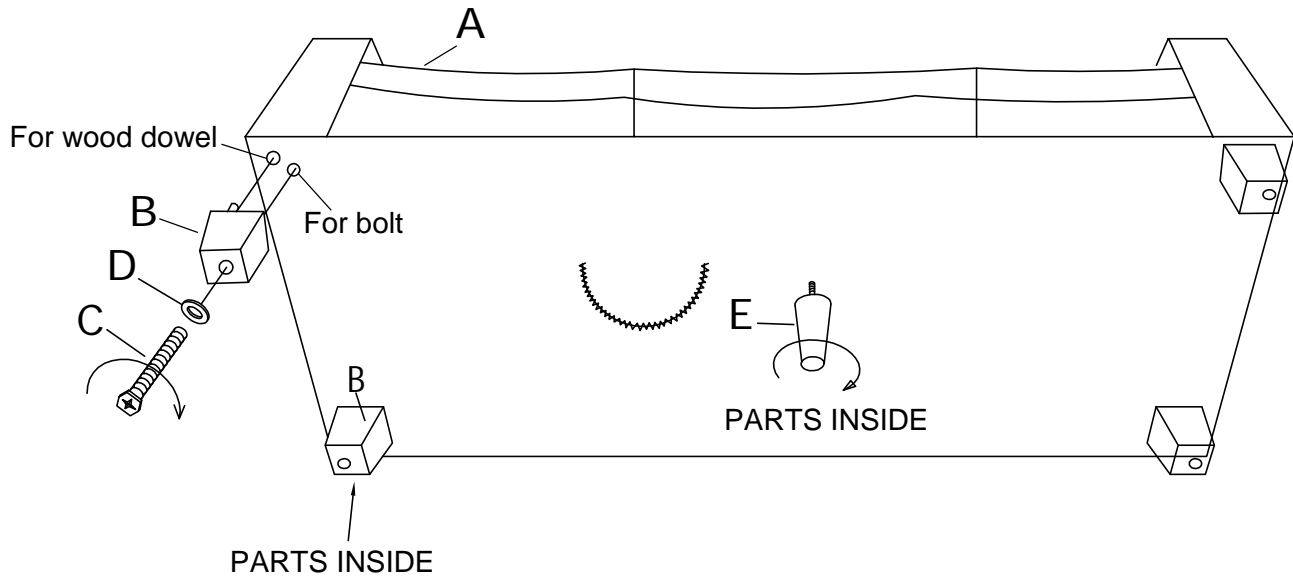

ASSEMBLY INSTRUCTION

ITEM NO: 9266BRW/9266BEG-3 SOFA

LEGS AND HARDWARE ARE STORED IN THE BOTTOM OF THE SEAT, PLEASE TAKE OUT FOR ASSEMBLY.

NO.	PARTS LIST	QTY	DESCRIPTION
A		1	SOFA

NO.	HARDWARE LIST	QTY	DESCRIPTION
B	 95*95*95mmH	4	WOODEN LEG
C	 M8*75mm	4	BOLT
D	 Φ8.5*16*1.5mm	4	FLAT WASHER
E	 90mmH	1	PLASTIC LEG

ASSEMBLY INSTRUCTION

ITEM NO: 9266BRW/9266BEG-3 SOFA

STEP # 1

STEP # 2

CARE INSTRUCTION FOR TOP LEATHER WITH PU FURNITURE

In order to maintain the original appearance of your furniture, please follow below care procedures.