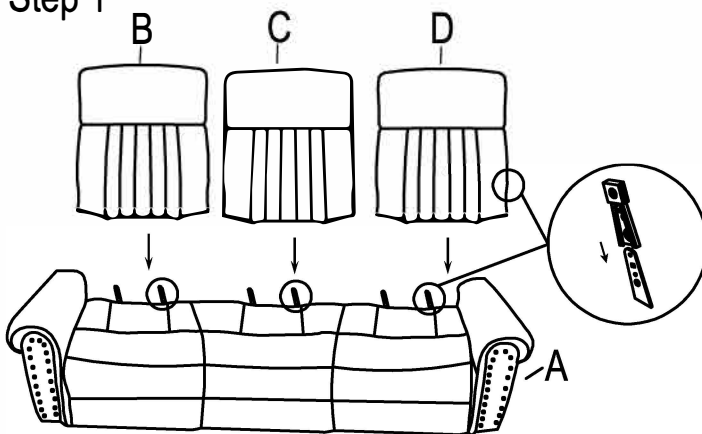

ASSEMBLING INSTRUCTIONS

ITEM NO: 9204CC-3&9204MT-3 DOUBLE RECLINING SOFA

NO.	PARTS LIST	QTY	DESCRIPTION
A		1	SEAT
B		1	LSF BACK REST
C		1	RSF BACK REST

NO.	HARDWARE LIST	QTY	DESCRIPTION
D		1	MIDDLE BACK REST
E		1	LSF EAR
F		1	RSF EAR

Step 1 # Align the femal metal bracket at the back onto the male metal bracket at the seat, insert back rest to the seat then push to the end and make sure it is fixed in position securely.

Step 2 # Align the metal bracket at the ear onto the male metal bracket at the back rest, push the ear down and make sune it is fixed in position securely.

Step 1