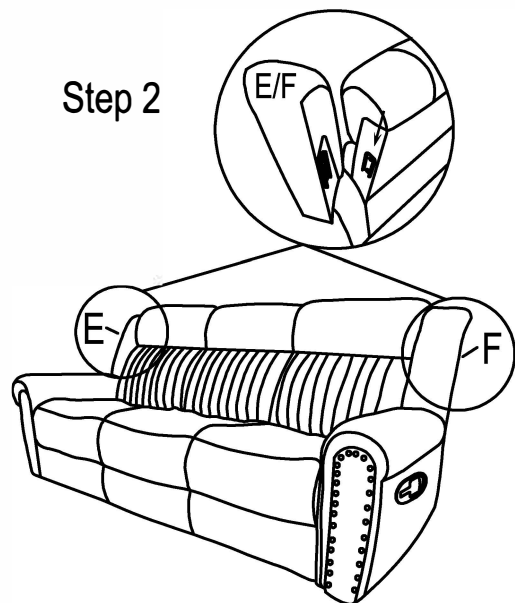

ASSEMBLING INSTRUCTIONS

ITEM NO: 9204CC-3&9204MT-3 DOUBLE RECLINING SOFA

NO.	PARTS LIST	QTY	DESCRIPTION
A		1	SEAT
B		1	LSF BACK REST
C		1	RSF BACK REST

NO.	HARDWARE LIST	QTY	DESCRIPTION
D		1	MIDDLE BACK REST
E		1	LSF EAR
F		1	RSF EAR

Step 1 # Align the femal metal bracket at the back onto the male metal bracket at the seat, insert back rest to the seat then push to the end and make sure it is fixed in position securely.

Step 2 # Align the metal bracket at the ear onto the male metal bracket at the back rest, push the ear down and make sune it is fixed in position securely.

Step 2

CARE INTRUCTION POLYESTER FURNITURE

In order to maintain the original appearance of your polyester, please follow below simple care procedures.

°Avoid exposing furniture directly to sunlight or heating and air conditioning outlets. Exposure to sunlight or heating and air conditioning outlets will fade/damage polyester.

°Wipe gently with a damp soft cloth to remove dust, dirt and any grime build up.