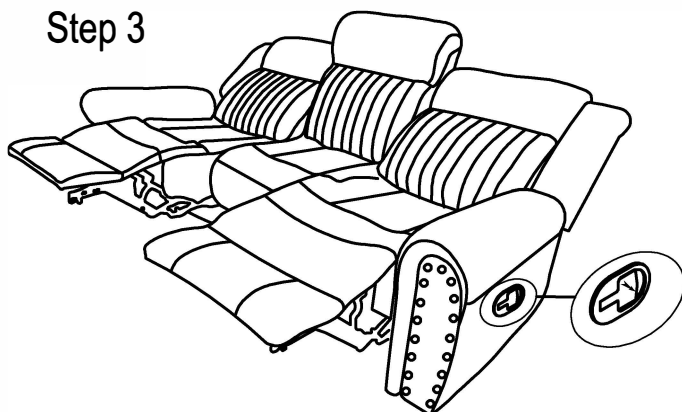

## ITEM NO: 9204CC-3&9204MT-3 DOUBLE RECLINING SOFA

NO.	PARTS LIST	QTY	DESCRIPTION
A		1	SEAT
B		1	LSF BACK REST
C		1	RSF BACK REST

NO.	HARDWARE LIST	QTY	DESCRIPTION
D		1	MIDDLE BACK REST
E		1	LSF EAR
F		1	RSF EAR

**Step 1 #** Align the femal metal bracket at the back onto the male metal bracket at the seat, insert back rest to the seat then push to the end and make sure it is fixed in position securely.

**Step 2 #** Align the metal bracket at the ear onto the male metal bracket at the back rest, push the ear down and make sune it is fixed in position securely.

Step 1

Step 2

Step 3

Step 4 # Completed