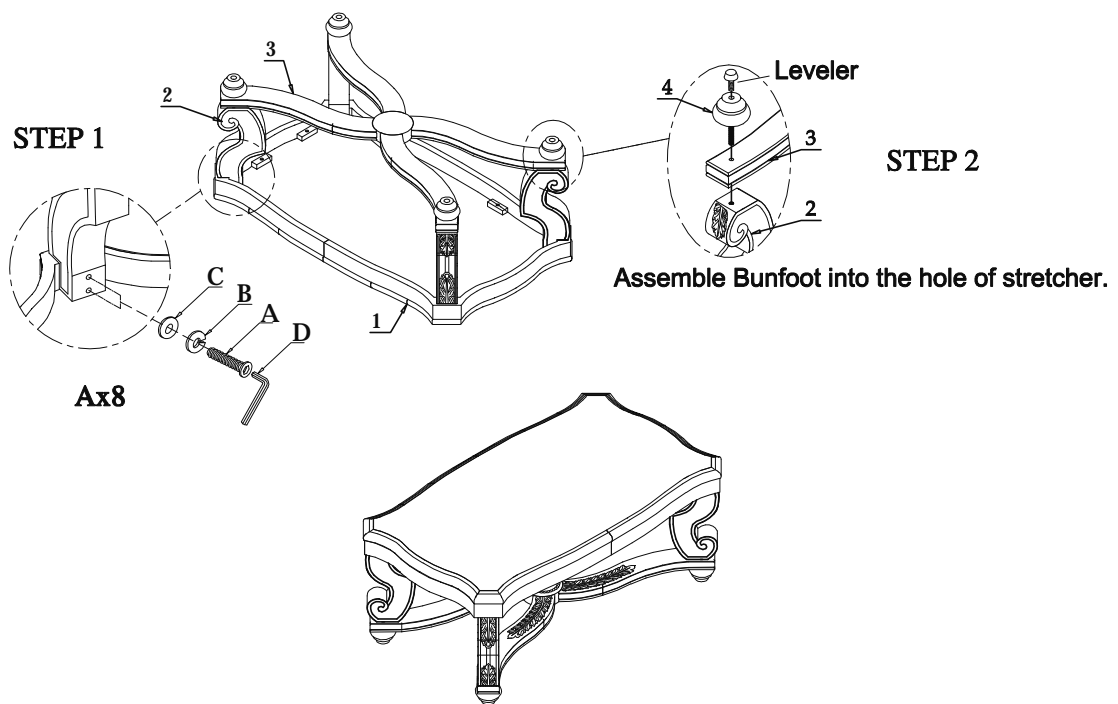

H O M E L E G A N C E

ITEM: #5543-30 COFFEE TABLE

Thank you for purchasing this quality product. Be sure to check all packing material carefully for small parts which may have come loose inside the carton during shipment. Identify and count all parts and compare with the Parts List below.

MADE IN VIETNAM

PARTS LIST			
NO.	DRAWING	Q'TY	DESCRIPTION
1		1	TABLE TOP
2		4	TABLE LEG
3		1	CROSS BAR
4		4	BUNFOOT

HARDWARE LIST			
NO	DRAWING	Q'TY	DESCRIPTION
A		8	Ø5/16"*2-3/4" BOLT
B		8	Ø5/16" SPRING WASHER
C		8	Ø5/16"*19*2mm FLAT WASHER
D		1	5mm ALLEN KEY