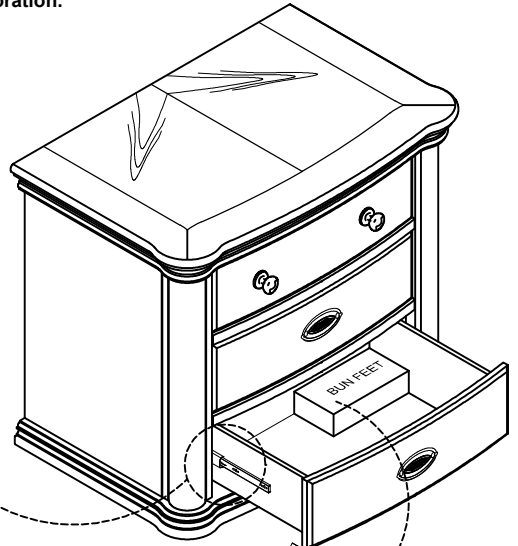

HOMELEGANCE

ASSEMBLY INSTRUCTION INSTRUCTION DE MONTAGE

ITEM NO : 2615DC - 4 NIGHT STAND/ TABLE DE NUIT

! For items use on wooden floor, hard surfaces or carpets, it is recommended to Install protective pads under all legs and supports to avoid/prevent from damages/scratches and discoloration.

! Pour les articles utilisés sur un plancher en bois, des surfaces dures ou tapis, il est recommandé d'installer des mordaches de protection sous tous les jambes et prend en charge pour éviter/empêcher de dommages/raures et la décoloration.