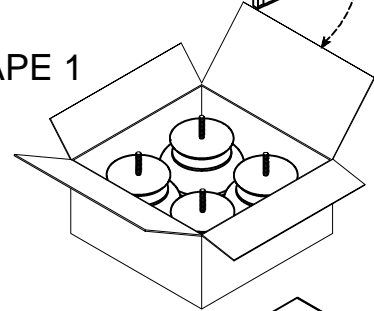

STEP 1/ ETAPE 1