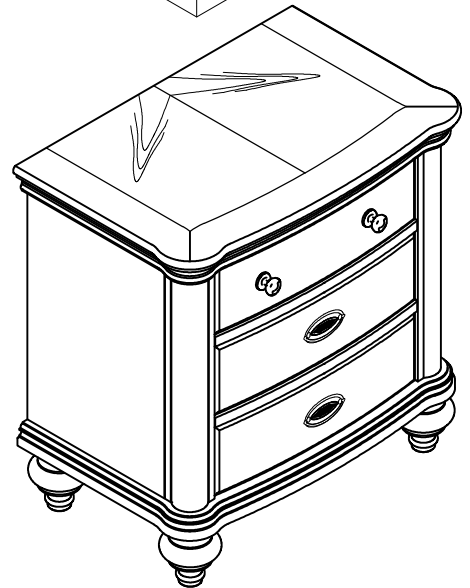

STEP 2/ ETAPE 2

Assembly completed

Made in Vietnam
FABRIQUÉ EN VIETNAM

PART LIST/ LISTE DE PIECES			
A		BUN FOOT W/SCREW/ PIED	4 pcs