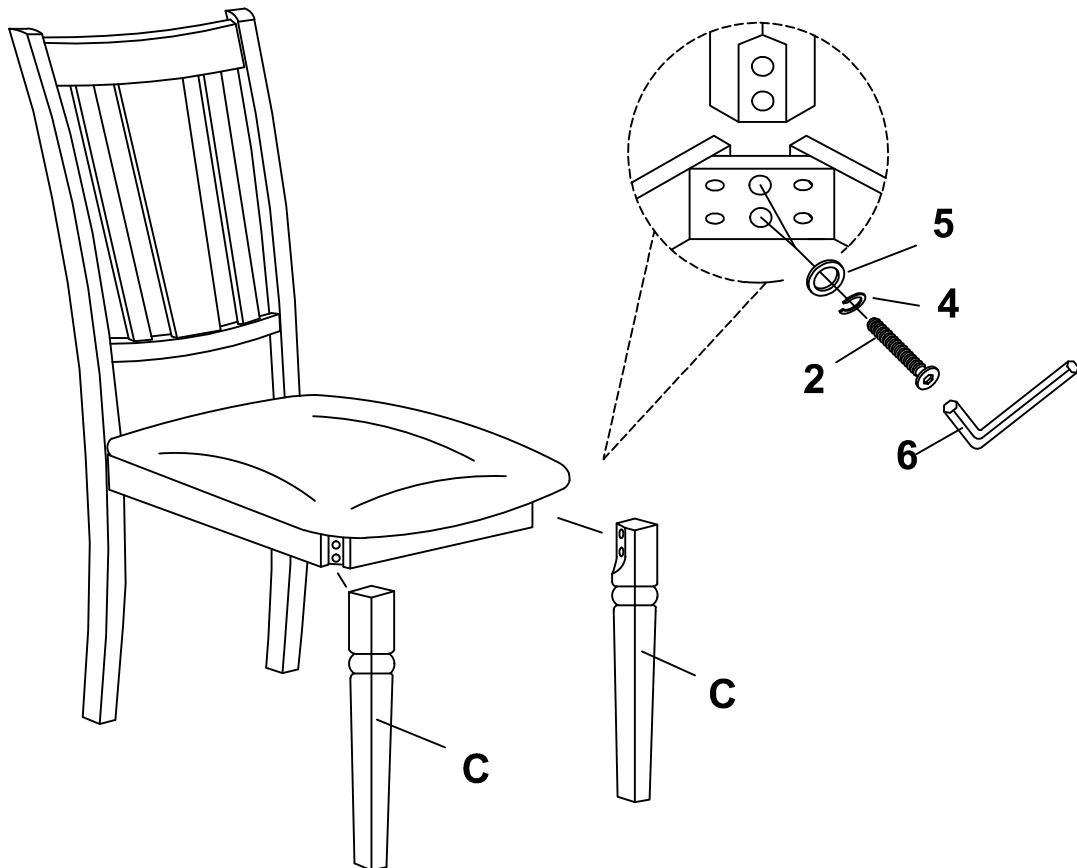

Step 2 / Étape 2

Assembly Completed /
Assemblage Completé