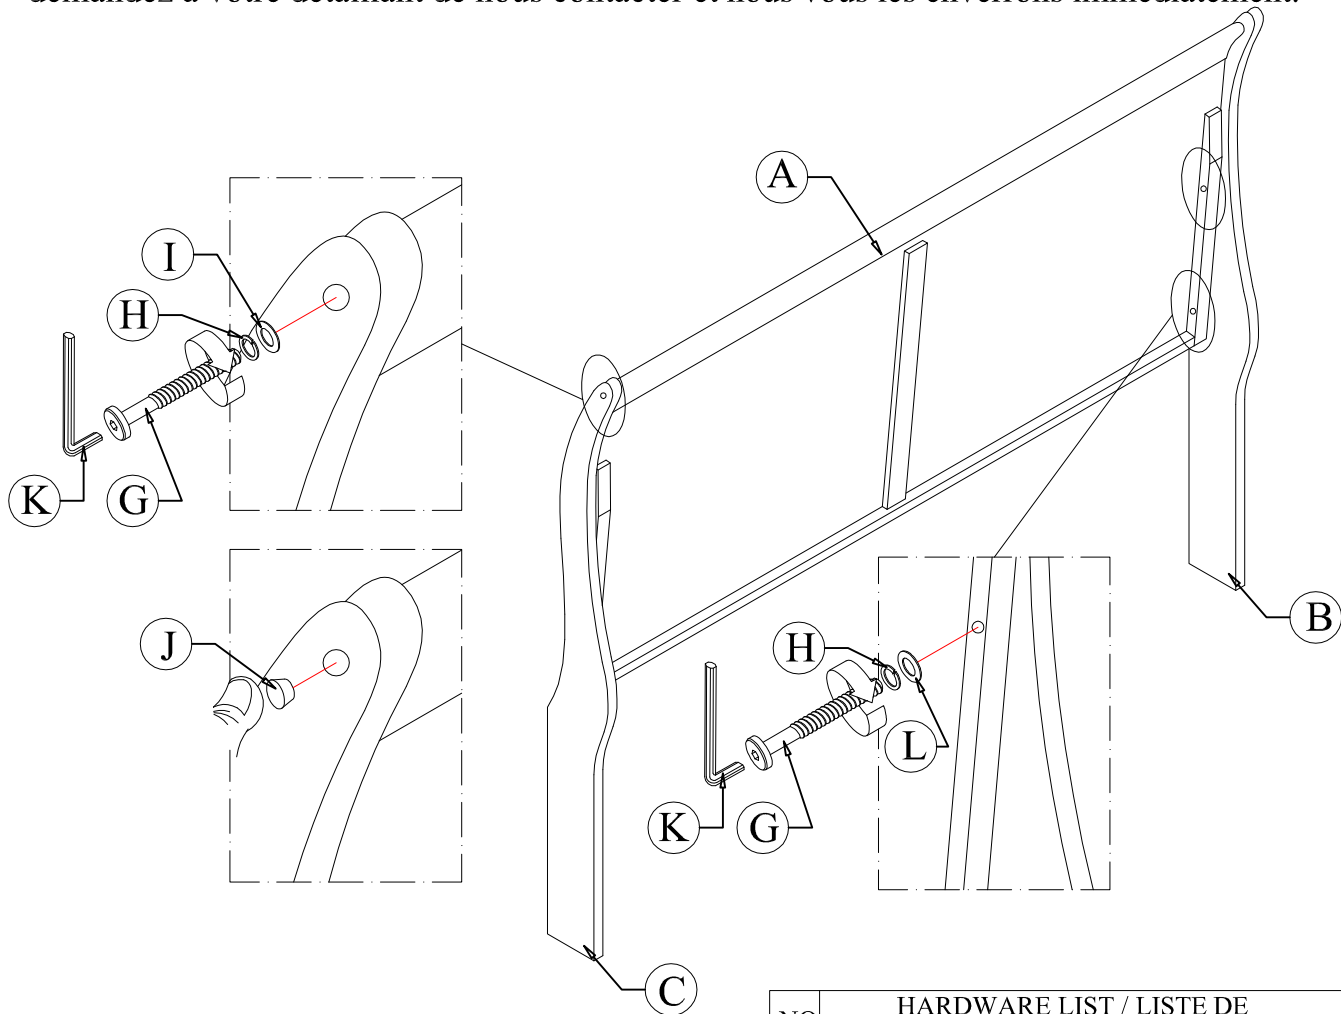

2147-1/2147M-1/2147BK-1/2147W-1/2147SG-1  
**QUEEN HEADBOARD & FOOTBOARD**  
**TÊTE DE LIT**

Thank you for purchasing this product. Please take time to read and follow the instructions below. Check that you have all parts and hardware before assembly. Parts apparently missing are often found in the packing materials. If you do not have all the parts listed, have your dealer contact us and they will be sent to you immediately.

NO	PARTS LIST / LISTE DE PIÈCES	QTY / QTÉ
A	HEADBOARD PANEL / PANNEAU LIT	1
B	HEADBOARD LEG LEFT / LEG DE LIT GAUCHE	1
C	HEADBOARD LEG RIGHT / JAMBE DROITE LIT	1
D	FOOTBOARD PANEL / LEG PIED	1
E	FOOTBOARD LEG LEFT / LEG DE LIT GAUCHE	1
F	FOOTBOARD LEG RIGHT / JAMBE DROITE LIT	1

NO	HARDWARE LIST / LISTE DE QUINCAILLERIE	QTY / QTÉ
G	JCBC SCREW / JCBC VIS (M6 x 45mm)	12
H	SPRING WASHER / RONDELLE DE PRINTEMP (M6) (1 / 4)	12
I	FLAT WASHER / RONDELLE PLATE (M6 x 13mm)	4
J	WOOD PLUG / FICHE DE BOIS	4
K	ALLEN KEY / CLÉ ALLEN	1
L	FLAT WASHER / RONDELLE PLATE (M6 x 19mm)	8