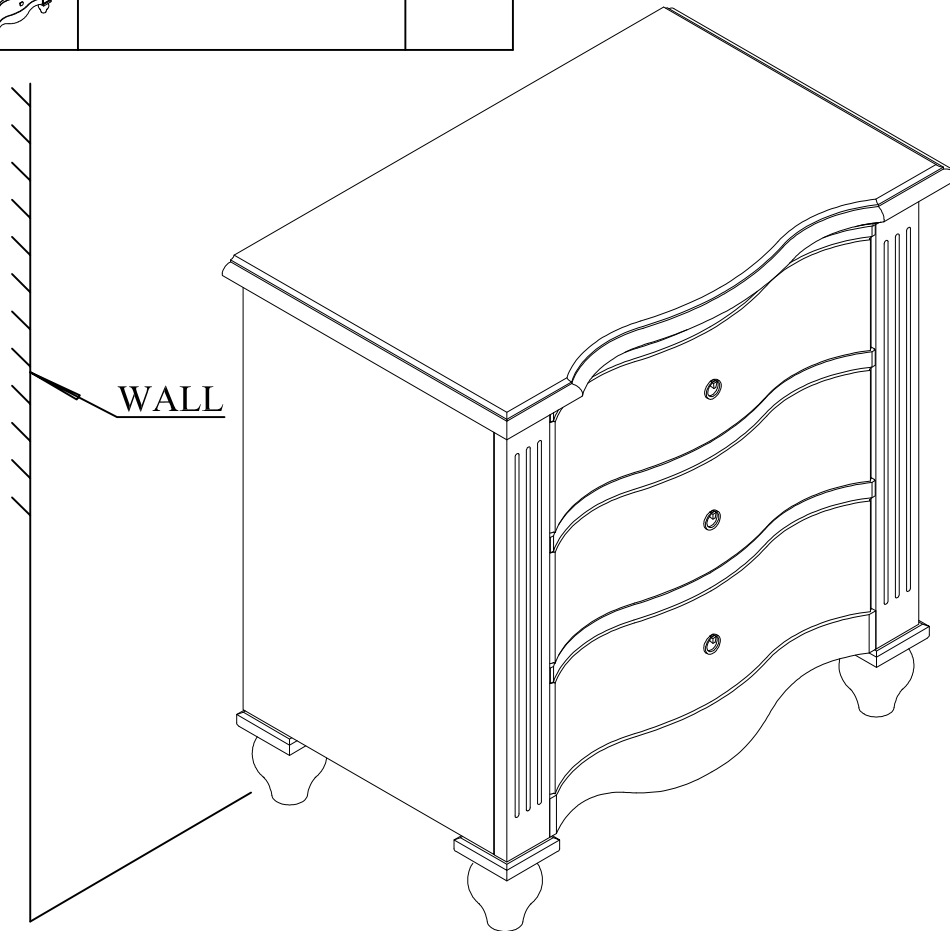

Merci d'avoir acheté ce produit. Veuillez lire et suivre les instructions ci-dessous. Vérifiez avant le montage que vous avez toutes les pièces et fixations. Les pièces qui semblent manquer se trouvent souvent dans les matériaux d'emballage. Si vous n'avez pas toutes les pièces de la liste, demandez à votre détaillant et nous vous les enverrons immédiatement.

- **⚠** It is recommended to install protective pads under all legs and supports to avoid damage or scratches when placing furniture on a wood floor or other hard surface, and to limit indentation and prevent discoloration if placing on carpet.
- **⚠** Il est recommandé de placer des coussins protecteurs sous tous les pieds et toutes les bases des meubles pour éviter d'endommager ou d'égratigner les planchers en bois ou autres surfaces dures, et pour limiter l'empreinte et empêcher la décoloration quand les meubles reposent sur la moquette.
- **⚠** Hardware may loosen over time. Periodically check to make sure all connections are tight. Re-tighten if necessary.
- **⚠** Le matériel peut se desserrer au fil du temps. Vérifiez périodiquement que toutes les connexions sont serrées. Serrer à nouveau si nécessaire.

PARTS LIST / LISTE DE PIÈCES			
No	DESCRIPTION		Q'TY
P1		Night Stand / Table De Nuit	1 pc

NOTE: Anti tipping hardware kit comes with this product. Please refer to the installation instruction in the hardware pack .
REMARQUE: Une trousse anti-basculement est fourni avec ce produit. Veuillez-vous referez aux instructions d'installation dans inclu dans la trousse de quincaillerie .

Anti-tipping hardware pack is located on the back panel .
Une trousse anti-basculement est situé sur le panneau arrière .