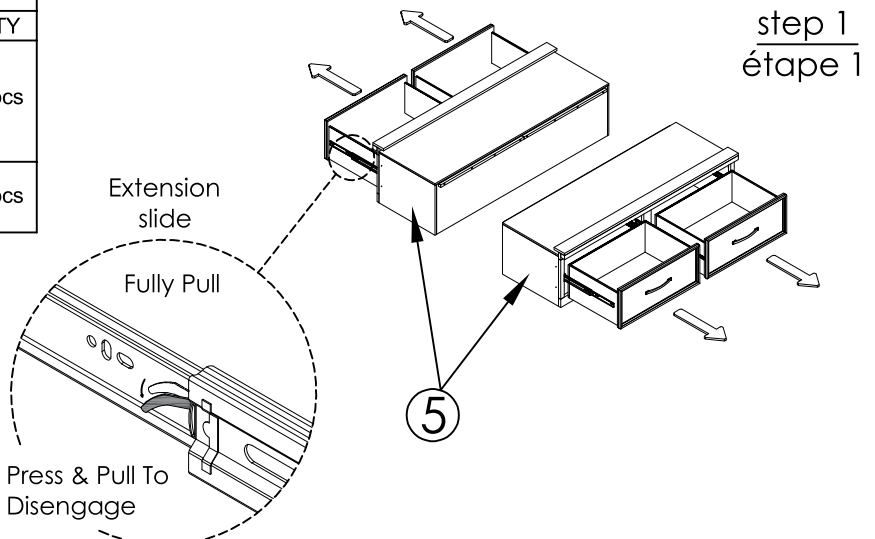

PART LIST / LISTE PIÈCES			
NO	SKETCH	DESCRIPTION	Q'TY
1		HEADBOARD / TÊTE DE LIT	1 pc

PAST LIST: 1559K-2/1559GYK-2/1559DGK-2/HM1559DGK-2

PART LIST / LISTE PIÈCES			
NO	SKETCH	DESCRIPTION	Q'TY
2		FOOTBOARD / PIED DE LIT	1 pc
3		SLAT / LATTES	6 pcs
4		LEG SUPPORT / JAMBE DE SUPPORT	3 pcs

PAST LIST : 1559K-3CKDW/1559GYK-3CKDW/1559DGK-3CKDW /HM1559DGK-3CKDW

PART LIST / LISTE PIÈCES			
NO	SKETCH	DESCRIPTION	Q'TY
5		SIDE RAIL / LONGERON	2 pcs
6		TOP CROWN / COURONNE SUPÉRIEURE	2 pcs

1. REMOVE THE DRAWERS FOLLOWING THE BELOW STEPS :
1. PULL THE DRAWER OUT UNTIL IT STOPS .
  2. IN THE MIDDLE OF THE GLIDES, WHERE EACH SECTION MEETS, THERE IS A PLASTIC TAB.
  3. PUSH DOWN ON THE PLASTIC TAB ON THE RIGHT AND PULL UP ON THE PLASTIC TAB ON LEFT.
  4. WHILE HOLDING THE TABS FULLY TO EACH SIDE , GENTLY PULL THE DRAWER OUT.

HARDWARE LIST / LISTE DE QUINCAILLERIE				
NO	DESCRIPTION	SIZE	SKETCH	Q'TY
A	JCBB SCREW / BOULON	D11.5*Ø1/4**45mm		8 pcs
B	SPRING WASHER / RONDELLE D'ARRET	Ø1/4**11mm		8 pcs
C	FLAT WASHER / RONDELLE PLATE	Ø1/4**19mm		8 pcs
D	ALLEN KEY / CLE' ALLEN M4	75*45*4mm		1 pc
E	CSK-SCREW / VIS	Ø4*30mm		12 pcs

* ABOVE HARDWARE ARE PACKED IN #1559K-2/1559GYK-2/1559DGK-2/ HM1559DGK-2 FOR ASSEMBLY

HARDWARE LIST / LISTE DE QUINCAILLERIE				
NO	DESCRIPTION	SIZE	SKETCH	Q'TY
F	CSK-SCREW / VIS	Ø4*40mm		4 pcs

* ABOVE HARDWARE ARE PACKED IN #1559K-3CKDW//1559GYK-3CKDW/ 1559DGK-3CKDW/HM1559DGK-3CKDW FOR ASSEMBLY .

**SCREWDRIVER (NOT PROVIDED).