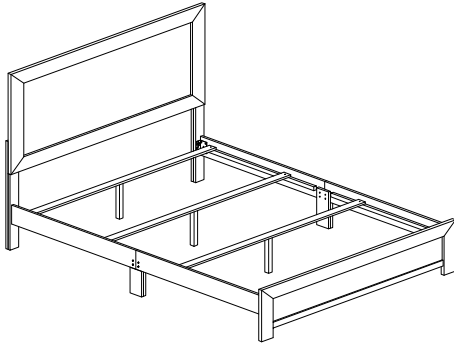

ASSEMBLY INSTRUCTION INSTRUCTIONS D'ASSEMBLAGE

ITEM NO : 1534-1 / 1534GY-1

QUEEN BED / LIT

QUEEN HEADBOARD, FOOTBOARD, SIDE RAIL & SLAT

Thank you for purchasing the product. Please take time to read and follow the instruction below. Check that you have all parts and hardware before assembly. Parts apparently missing are often found in the packing materials. If you do not have all the parts listed, have your dealer contact us and they will be sent to you immediately.

PART LIST / LISTE DE PIÈCES			
No	Sketch	Description	Quantity
1		HEADBOARD / TÊTE DE LIT	1 PC
2		HEADBOARD LEG - LEFT / PIED GAUCHE	1 PC
3		HEADBOARD LEG - RIGHT / PIED DROITE	1 PC
4		FOOTBOARD / PIED DE LIT	1 PC
5		SIDE RAIL - LEFT / LONGERON GAUCHE	2 PCS
6		SIDE RAIL - RIGHT / LONGERON DROITE	2 PCS
7		SIDE RAIL SUPPORT LEG / LONGERON SUPPORT	2 PCS
8		SLAT / LATTES	4 PCS
9		SLAT SUPPORT / SUPPORT POUR TRANSVERSE	4 PCS