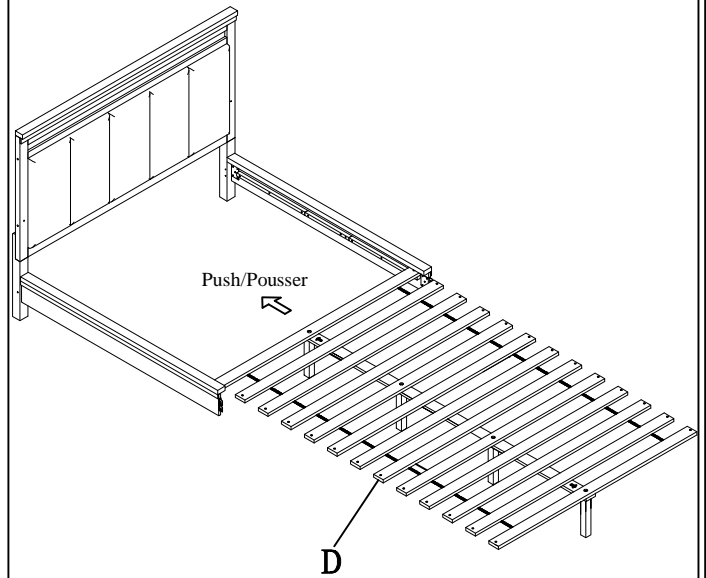

DO NOT TIGHTEN BOLTS UNTIL COMPLETELY ASSEMBLED.
NE PAS SERRER LES BOULONS JUSQU'À CE QUE LE MONTAGE SOIT COMPLÈTMENT TERMINÉ