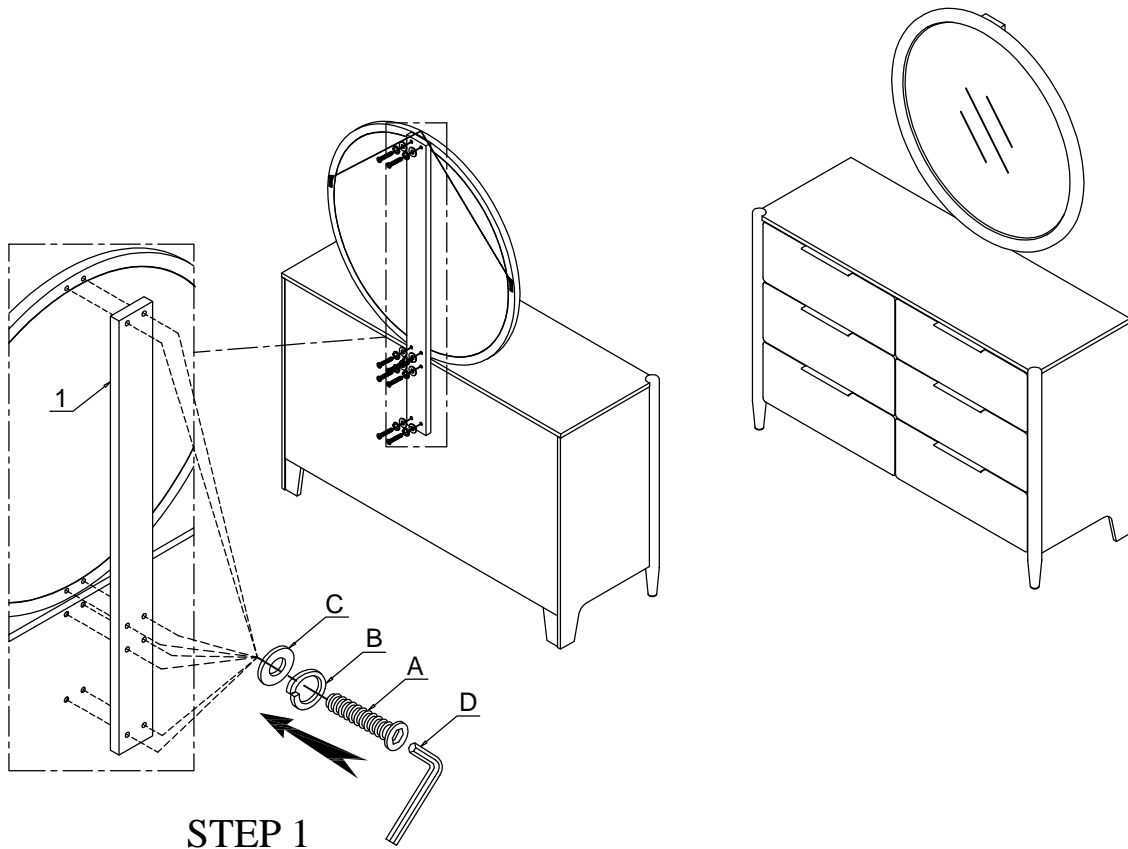

ITEM: 1313N-6 Round Mirror

Thank you for purchasing this quality product. Be sure to check all packing material carefully for small parts which may have come loose inside the carton during shipment. Identify and count all parts and compare with the Parts List below.

Hardware may loosen over time. periodically check to make sure all connections are tight. Re-tighten if necessary.

HARDWARE LIST

NO	DRAWING	Q'TY	DRESCRIPTION
A		8	Ø5/16"-18*2" BOLTS
B		8	Ø5/16" LOCK WASHER
C		8	Ø5/16"*19*2mm FLAT WASHER
D		1	5 mm ALLEN KEY