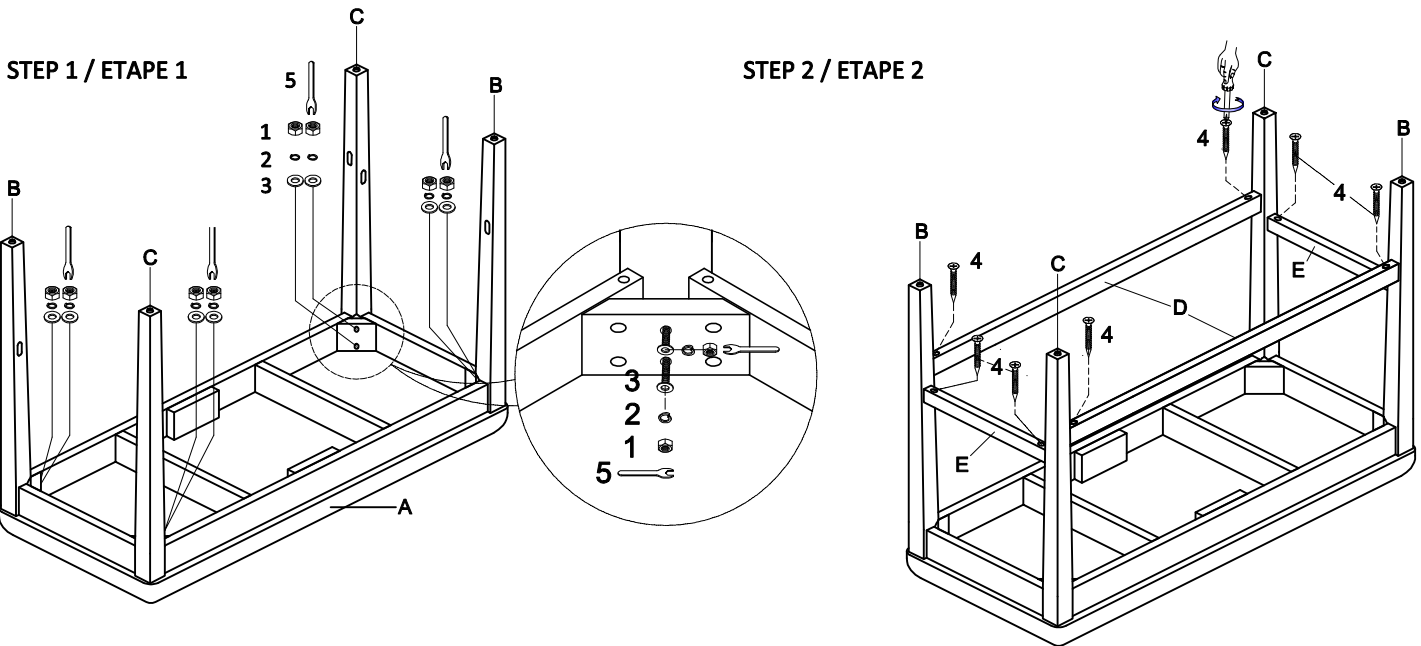

5716/5716AK/RFAK-24BH COUNTER HEIGHT BENCH

Thank you for purchasing this product. Please take time to read and follow the instructions below. Check that you have all parts and hardware before assemble. Parts apparently missing are often found in the paking materials. If you do not have all the parts listed, have your dealer contact us and they will be sent to you immediately.

HARDWARE LIST /LISTE DE QUINCAILLERIE					PART LIST /LISTE DE PIECES		
1		Nut / Boulon	5/16"	8	A	Cushion Seat	1
2		Lock Washer / Rondelle D'arret	Ø5/16"	8	B	Leg B	2
3		Flat Washer / Rondelle Plate	Ø5/16" x 19mm	8	C	Leg C	2
4		Screw / Vis	Ø1/8" x 38mm	8	D	Long Stretcher	2
5		Open Wrench / Cle		1	E	Short Stretcher	2