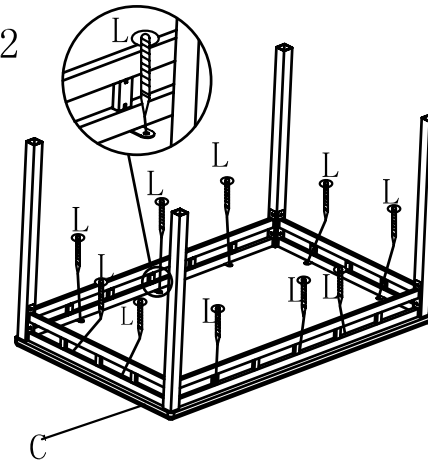

ASSEMBLY INSTRUCTION

5275 5PC DINETTE SET

PART LIST:

A: Long Table Apron
2PCS

B: Short Table Apron
2PCS

C: Table Top
1PC

D: Table Leg
4PCS

HARDWARE LIST

I		Short Bolt	1/4"*16mm	32pcs
J		Long Bolt	1/4"*43mm	8pcs
K		Long Screw	M5*58mm	16pcs
L		Short Screw	M5*20mm	10pcs
M		L-Allen Key	4mm	1pc

E: Chair Leg Frame L & R
8PCS

F: Front Rail
4PCS

G: Chair Back
4PCS

H: Seat Cushion
4PCS

HOMELEGANCE

ASSEMBLY INSTRUCTION

5275 5PC DINETTE SET

DINETTE TABLE

STEP 1

STEP 2

STEP 3 COMPLETED

SIDE CHAIR

STEP 1

STEP 2

STEP 3 COMPLETED