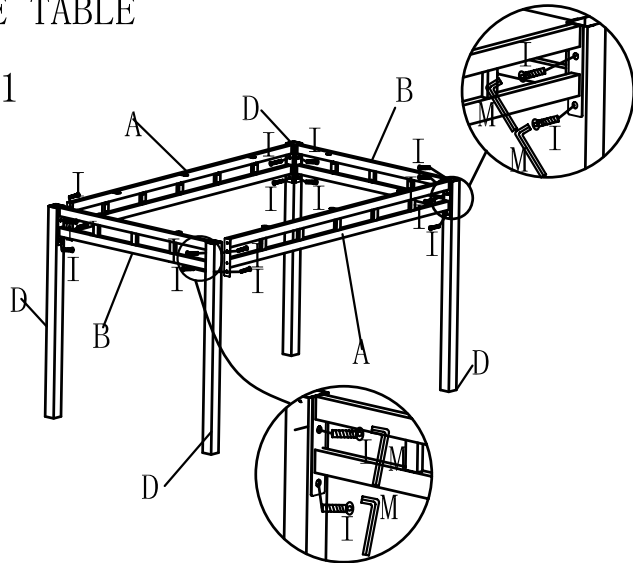

ASSEMBLY INSTRUCTION

5275 5PC DINETTE SET

PART LIST:

A: Long Table Apron
2PCS

B: Short Table Apron
2PCS

C: Table Top
1PC

D: Table Leg
4PCS

HARDWARE LIST

I		Short Bolt	1/4"*16mm	32pcs
J		Long Bolt	1/4"*43mm	8pcs
K		Long Screw	M5*58mm	16pcs
L		Short Screw	M5*20mm	10pcs
M		L-Allen Key	4mm	1pc

E: Chair Leg Frame L & R
8PCS

F: Front Rail
4PCS

G: Chair Back
4PCS

H: Seat Cushion
4PCS

HOMELEGANCE

ASSEMBLY INSTRUCTION

5275 5PC DINETTE SET

DINETTE TABLE

STEP 1

STEP 2

STEP 3 COMPLETED

SIDE CHAIR

STEP 1

STEP 2

STEP 3 COMPLETED