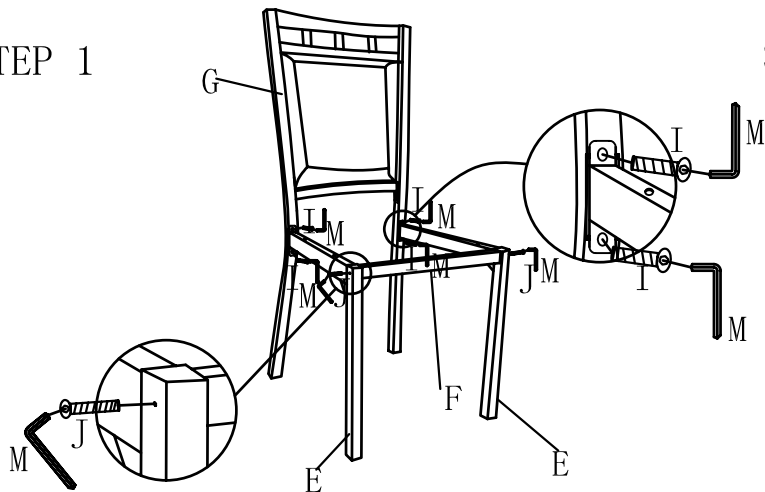

ASSEMBLY INSTRUCTION

5275 5PC DINETTE SET

PART LIST:

A: Long Table Apron
2PCS

B: Short Table Apron
2PCS

C: Table Top
1PC

D: Table Leg
4PCS

HARDWARE LIST

I		Short Bolt	1/4"*16mm	32pcs
J		Long Bolt	1/4"*43mm	8pcs
K		Long Screw	M5*58mm	16pcs
L		Short Screw	M5*20mm	10pcs
M		L-Allen Key	4mm	1pc

E: Chair Leg Frame L & R
8PCS

F: Front Rail
4PCS

G: Chair Back
4PCS

H: Seat Cushion
4PCS

HOMELEGANCE

ASSEMBLY INSTRUCTION

5275 5PC DINETTE SET

DINETTE TABLE

STEP 1

STEP 2

STEP 3 COMPLETED

SIDE CHAIR

STEP 1

STEP 2

STEP 3 COMPLETED