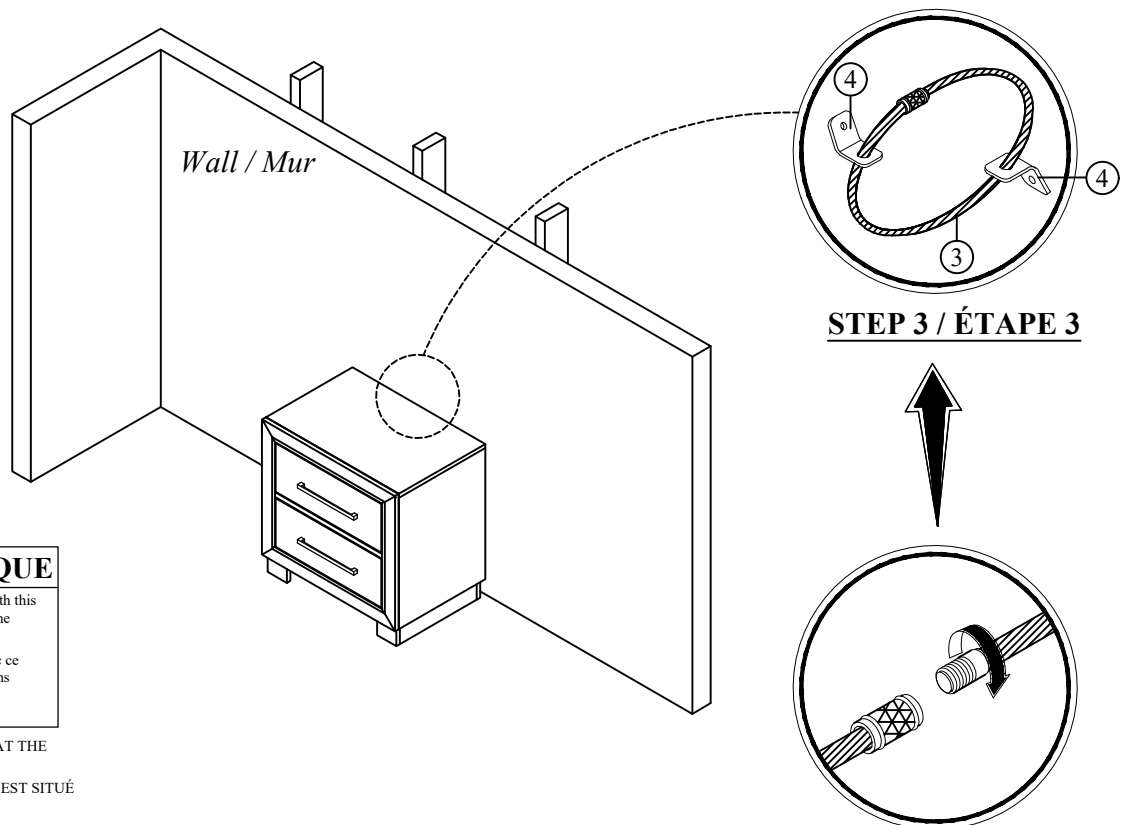

2332-4 PARTS LIST / LISTE PIECES				HARDWARE LIST / LISTE DE QUINCAILLERIE			
NO	SKETCH	DESCRIPTION	QTY	NO	SKETCH	DESCRIPTION	QTY
A		NIGHT STAND / TABLE DE NUIT	1PC	1		16MM Screw/ Vis	1PC
				2		50MM Screw/ Vis	1PC
				3		Steel Cable / Câble En Acier	1PC
				4		L Bracket / L Équerre	2PCS

**ABOVE HARDWARE ARE PACKED IN 2332-4 FOR ASSEMBLY

STEP 1 / ÉTAPE 1

ASSEMBLY INSTRUCTION
INSTRUCTIONS D'ASSEMBLAGE
ITEM NO: 2332-4 NIGHT STAND / TABLE DE NUIT

NOTE / REMARQUE

Tipping restraint hardware kit is included with this product. Refer to installation instruction in the hardware pack.