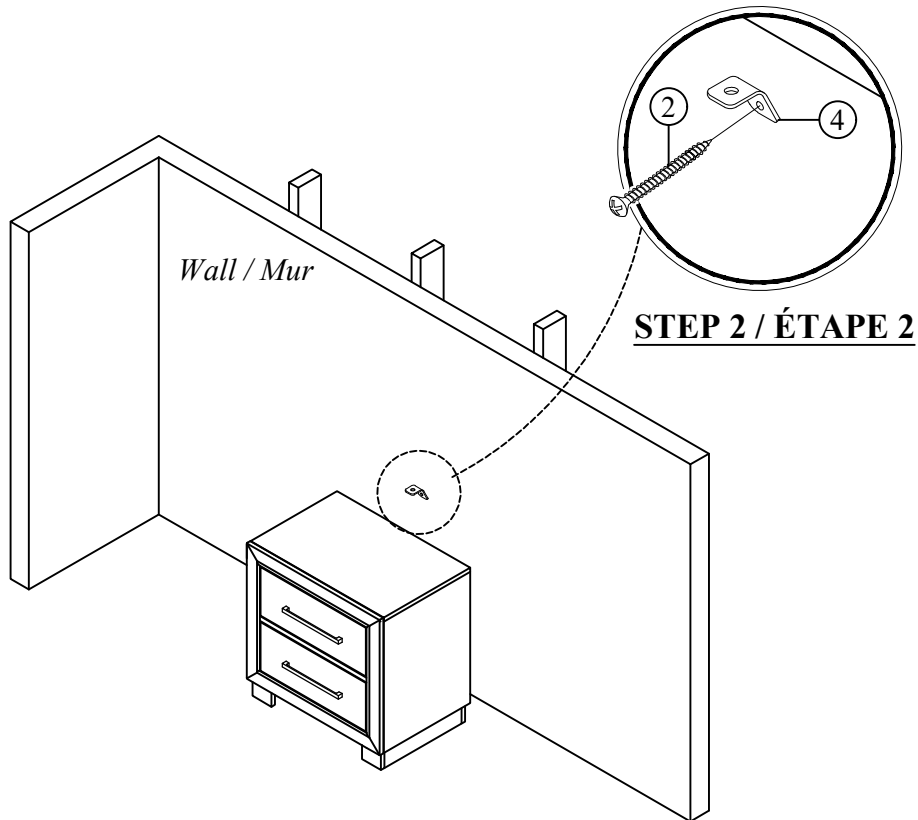

2332-4 PARTS LIST / LISTE PIECES				HARDWARE LIST / LISTE DE QUINCAILLERIE			
NO	SKETCH	DESCRIPTION	QTY	NO	SKETCH	DESCRIPTION	QTY
A		NIGHT STAND / TABLE DE NUIT	1PC	1		16MM Screw/ Vis	1PC
				2		50MM Screw/ Vis	1PC
				3		Steel Cable / Câble En Acier	1PC
				4		L Bracket / L Équerre	2PCS

**ABOVE HARDWARE ARE PACKED IN 2332-4 FOR ASSEMBLY

STEP 1 / ÉTAPE 1

ASSEMBLY INSTRUCTION
INSTRUCTIONS D'ASSEMBLAGE
ITEM NO: 2332-4 NIGHT STAND / TABLE DE NUIT

NOTE / REMARQUE

Tipping restraint hardware kit is included with this product. Refer to installation instruction in the hardware pack.