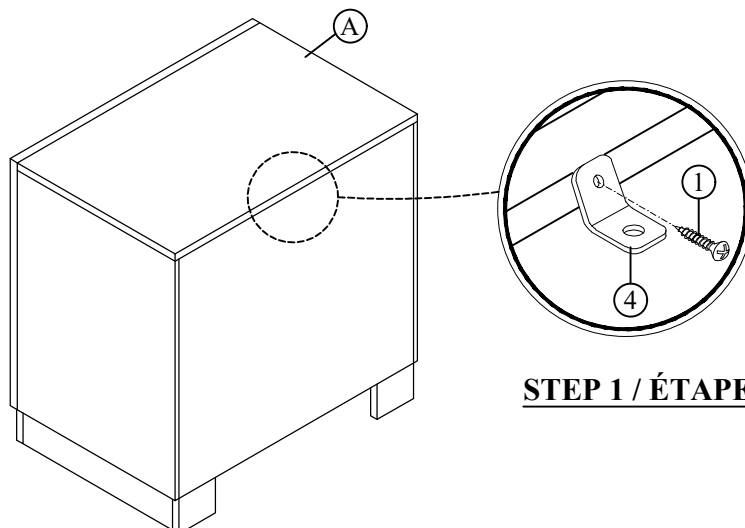

STEP 1 / ÉTAPE 1