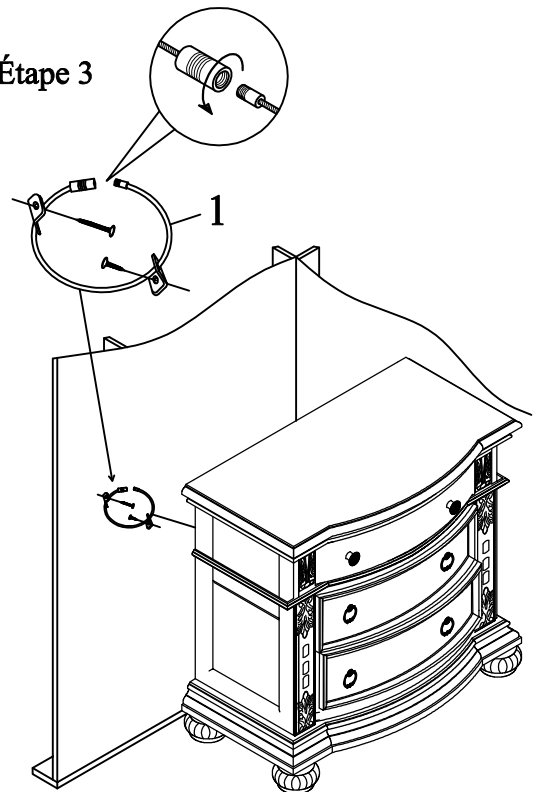

Step/Étape 3

NOTE/REMARQUE

Tipping Restraint hardware kit is included with this product. Refer to installation instruction in the hardware pack.
Une trousse anti-basculement est fourni avec ce produit. Veuillez vous référer aux instructions d'installation dans la trousse de quincaillerie

*ANTI-TIPPING HARDWARE PACK IS AT THE BACK PANEL
*UNE TROUSSE ANTI-BASCULEMENT EST SITUÉ SUR LE PANNEAU ARRIÈRE