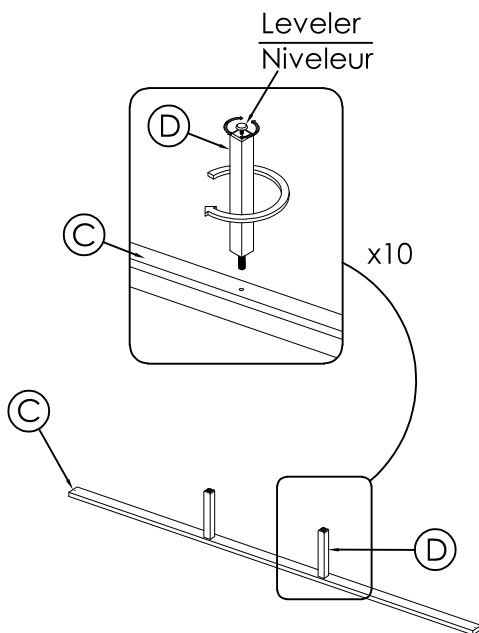

STEP 4/ÉTAPE 4