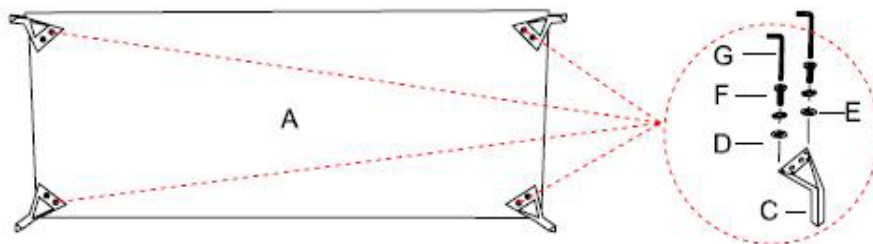

Assembly Instruction SOFA

ITEM NO.: 9594DGY/GTP/LGY/BR/BUE-3

NO	DRAWING	QTY	DESCRIPTION
A		1	Sofa Seat
B		1	Back Cushion
C		4	Metal Leg
D		8	Flat Washer
E		8	Spring Washer
F		8	Bolt
G		1	Allen key

Legs and hardware are stored at the bottom of the unit as shown with arrow sticker. Please take out the bun feet for assembly.

Step#1