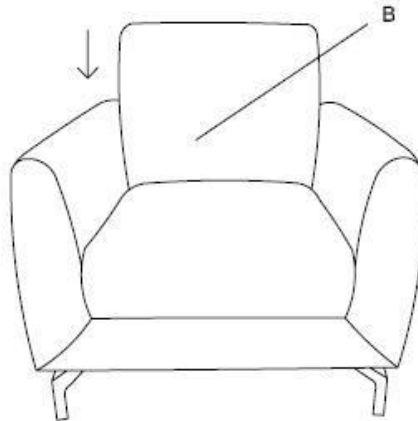

Step#2

Step#3

Step#4

Care instruction

In order to maintain the original appearance of your furniture, please follow below simple care procedures:

- Avoid exposing furniture directly to sunlight or heating and air conditioning outlets.
  Sunlight and/or exposure to heating and air conditioning outlets will fade/damage fabric
  Do not place your upholstered furniture too close to windows, radiators, or vents, and be sure to use windows, radiators, or vents.
- Vacuum or wipe with a cloth regularly to remove dust.

For items use on wooden floor, hard surfaces or carpets, it is recommended to Install protective pads under all legs and supports to avoid/prevent from damages/scratches and discoloration.