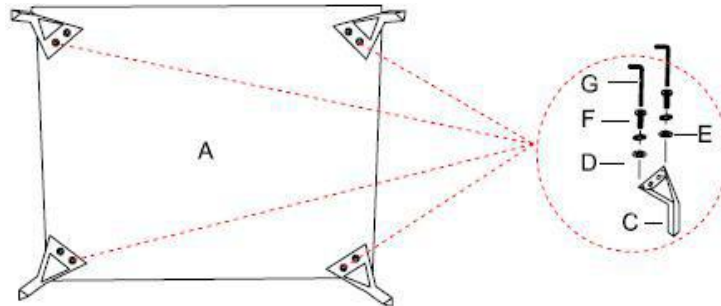

Assembly Instruction CHAIR

ITEM NO.: 9594DGY/GTP/LGY/BR/BUE-1

NO	DRAWING	QTY	DESCRIPTION
A		1	Chair Seat
B		1	Back Cushion
C		4	Metal Leg
D		8	Flat Washer
E		8	Spring Washer
F		8	Bolt
G		1	Allen key

Legs and hardware are stored at the bottom of the unit as shown with arrow sticker. Please take out the bun feet for assembly.

Step#1