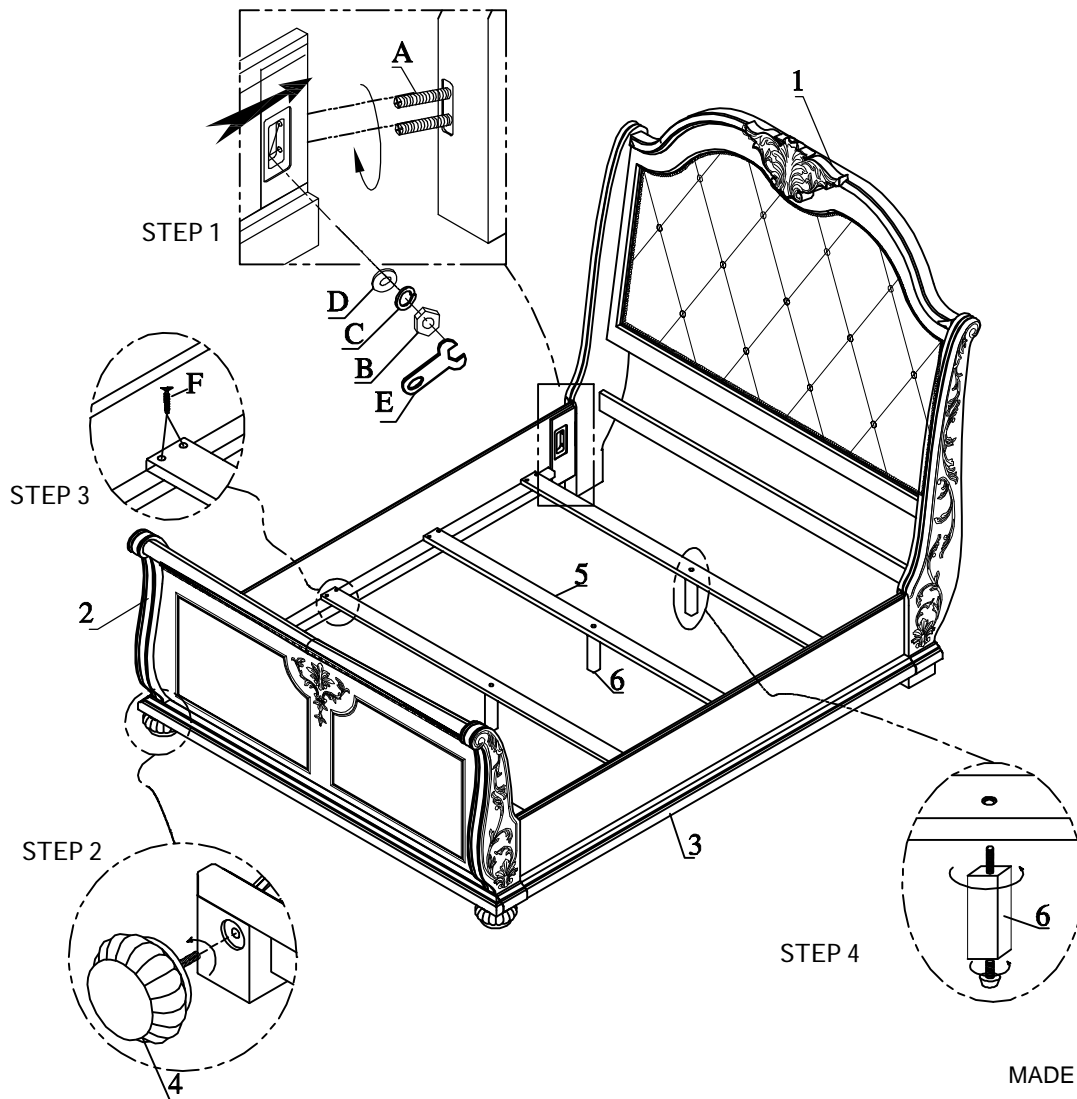

H O M E E L E G A N C E

ITEM: 2169SL-1-2-3 QUEEN BED

Thank you for purchasing this quality product. Be sure to check all packing material carefully for small parts which may have come loose inside the carton during shipment. Identify and count all parts and compare with the Parts List below.

MADE IN VIETNAM

PARTS LIST

NO.	Q'TY	DESCRIPTION
1	1	HEADBOARD
2	1	FOOTBOARD
3	2	SIDE RAIL
4	2	BUN FOOT
5	4	SLAT
6	4	SUPPORT LEG

HARDWARE LIST

NO.	DRAWING	Q'TY	DESCRIPTION
A		8 PCS	Φ5/16" * 3-1/2" BOLT
B		8 PCS	Φ5/16" HET NUT
C		8 PCS	Φ5/16" LOCK WASHER
D		8 PCS	Φ5/16" * 19mm FLAT WASHER
E		1 PC	Ø5/16" OPEN WRENCH
F		16 PCS	#8*1" WOOD SCREW