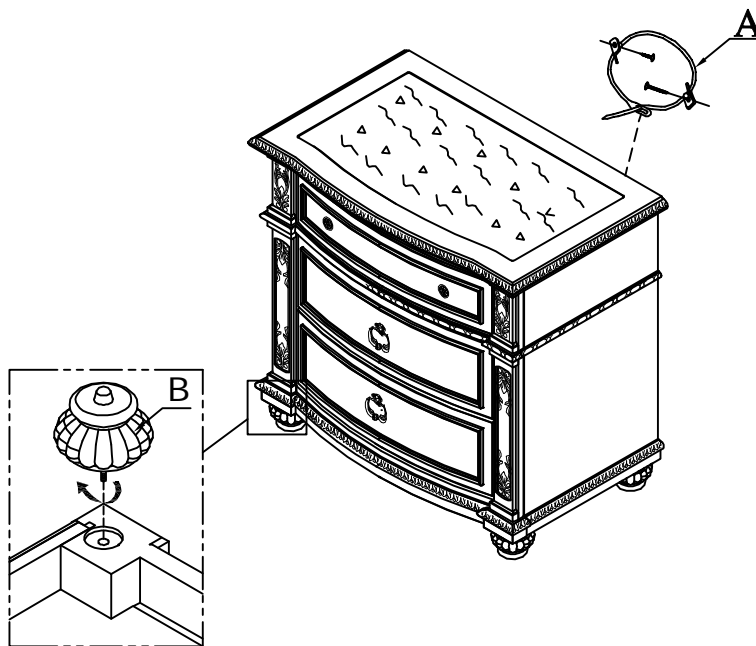

H O M E E L E G A N C E

ITEM: 2169-4 NIGHT STAND

Thank you for purchasing this quality product. Be sure to check all packing material carefully for small parts which may have come loose inside the carton during shipment. Identify and count all parts and compare with the Parts List below.

STEP 1

HARDWARE LIST

PARTS	MRP#	DESCRIPTION	QTY
A		Tipping Restraint	1
B		BUN FEET	4

MADE IN VIETNAM